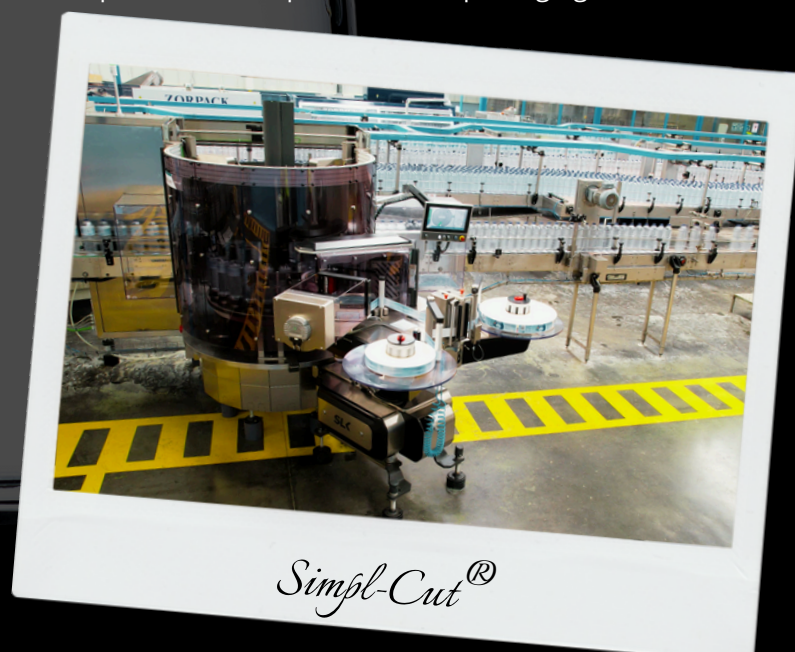

Simpl-Cut®